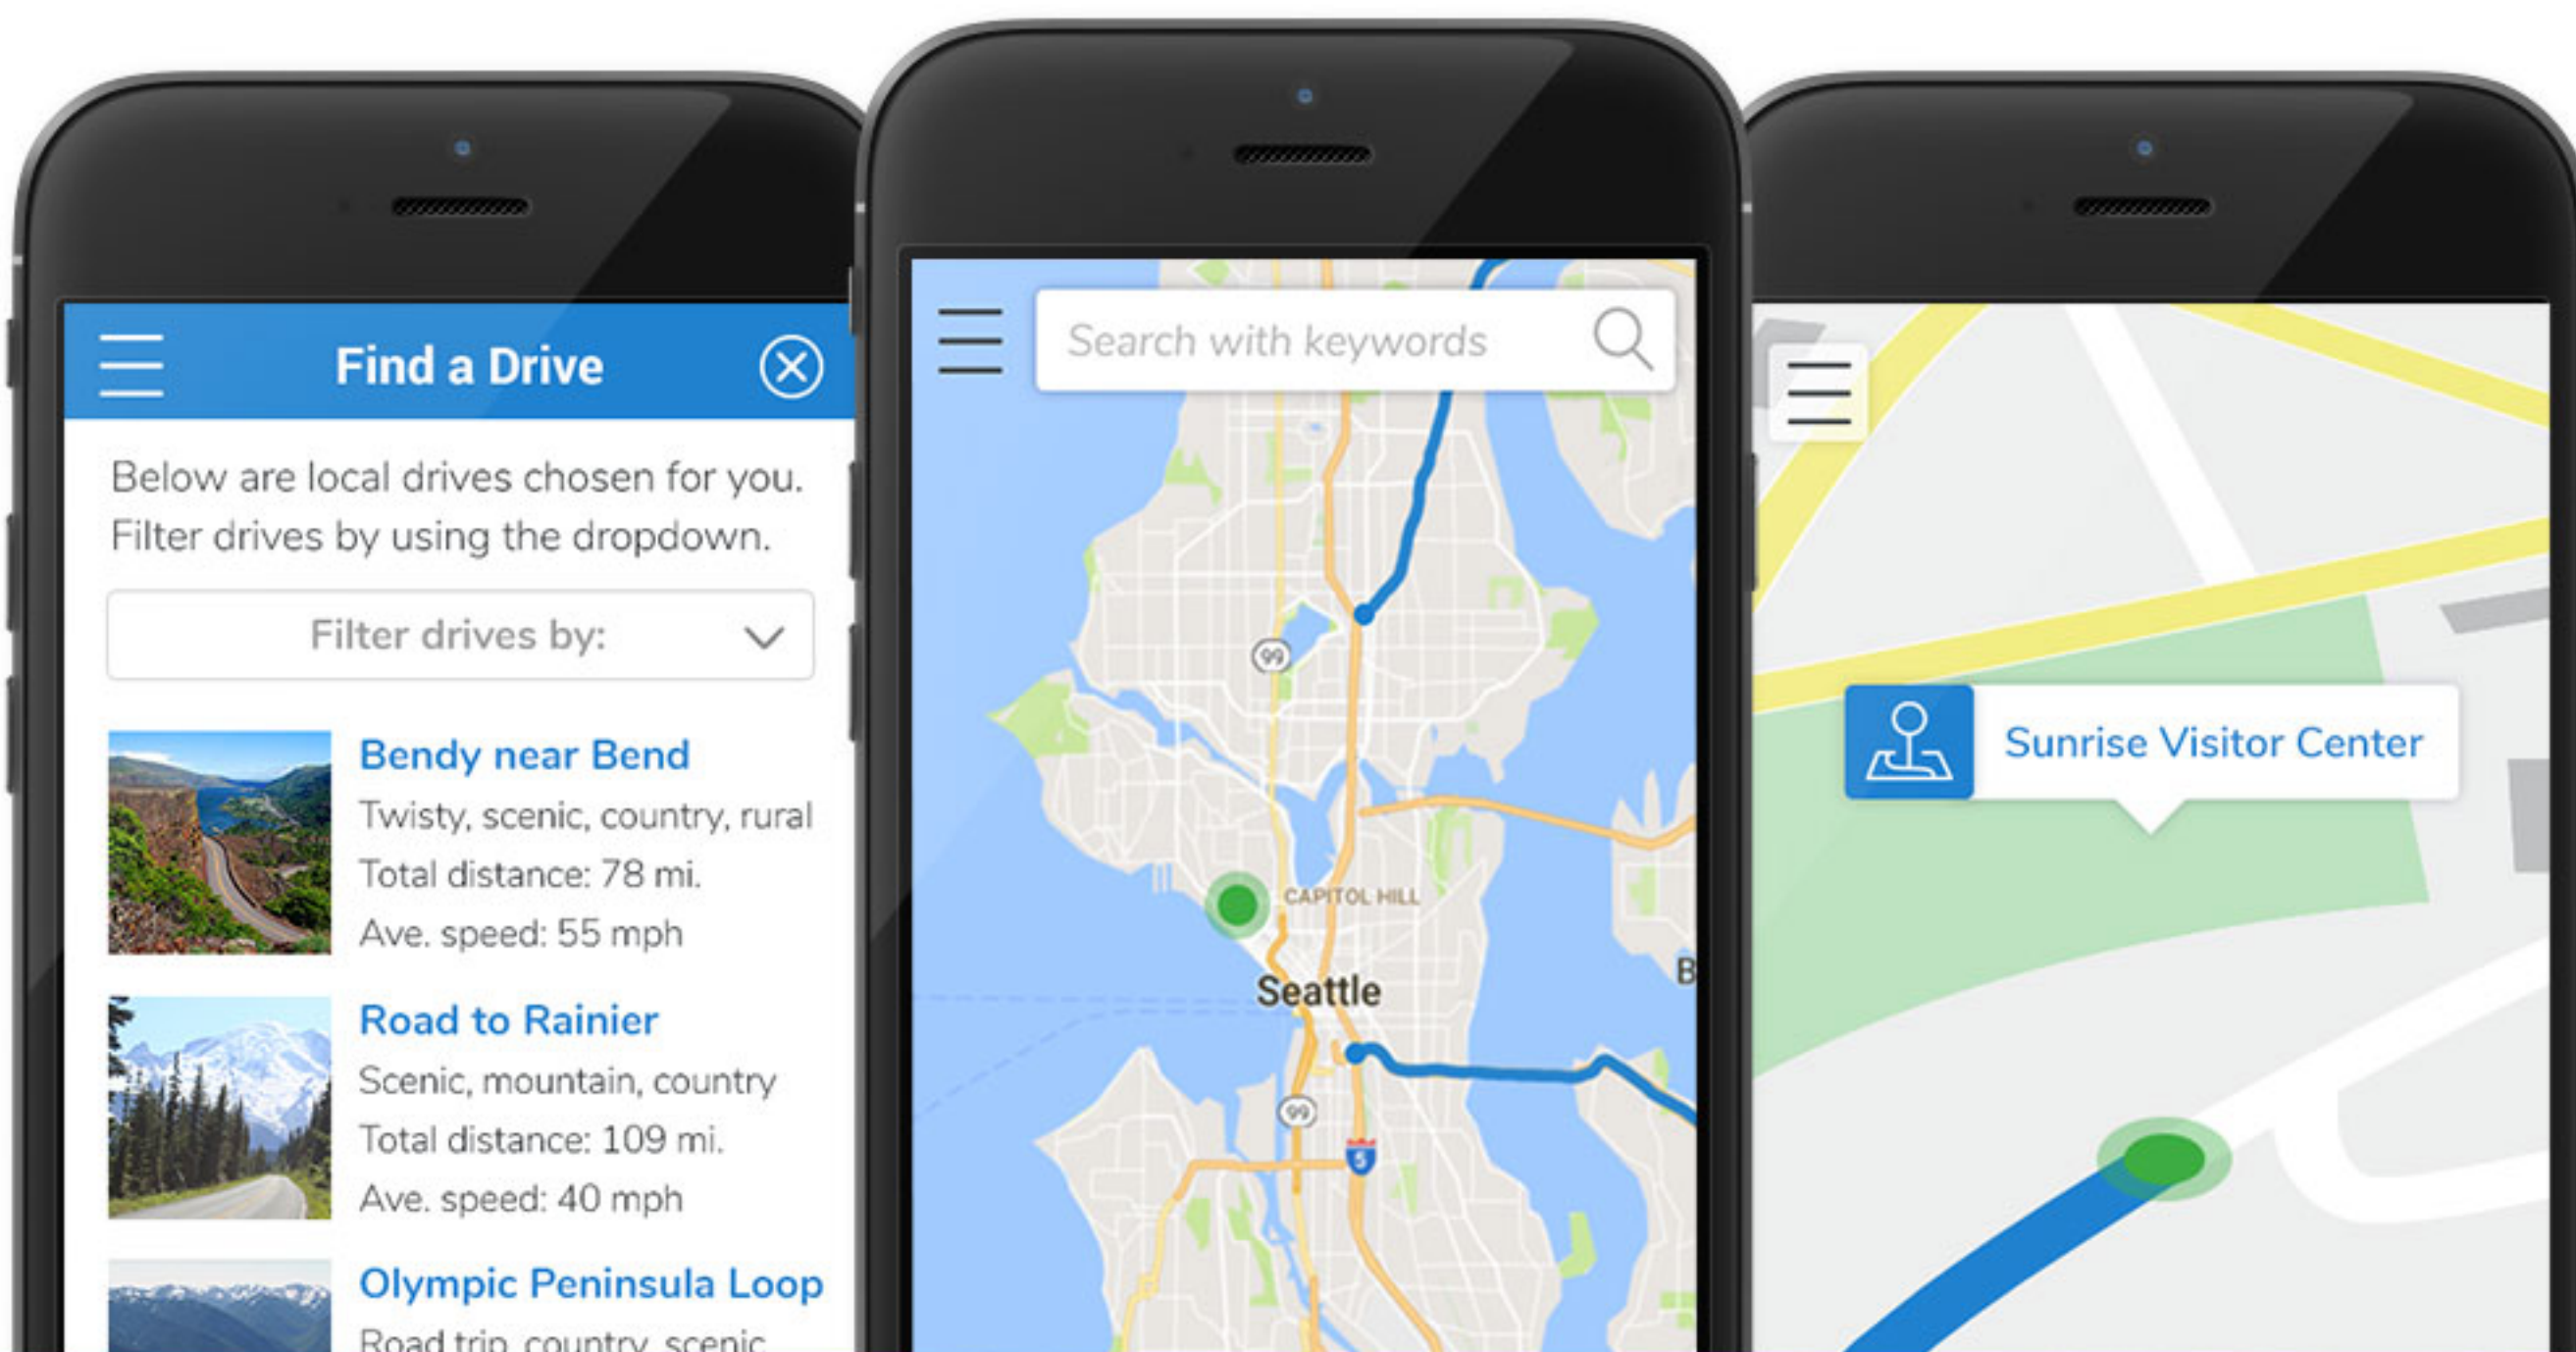

GoDrive

Map, find, and drive roads you love.

Sign up to get free updates!

Enter email address

SIGN UP!

This is GoDrive

GoDrive is a mobile app for driving enthusiasts. GoDrive is an easy way to find and map roads. The major features "Find a Drive" and "Map a Drive" make getting out on the road more fun and engaging than ever before. Get involved with other drivers and GoDrive!

user sourced information

large and clear instructions

more drives added constantly

How it works

GoDrive is the fastest, easiest way to map your favorite routes and find new ones! Using our map find all of the best drives near you, or fill in the gaps by adding your own.

Share the experience

What makes drives fun isn't just the road, it's what you find along the way. GoDrive includes user-added points of interest as well as road hazards to let you know what to watch out for on your drive.

Points of Interest

Highlight what you find along the way – anything from scenic look outs, restaurants, national parks or even America's biggest ball of twine!

Road Hazards

Notify others of anything that might make the drive treacherous. Fallen rocks, tight curves or road construction. The safer a drive the better it is for everyone!